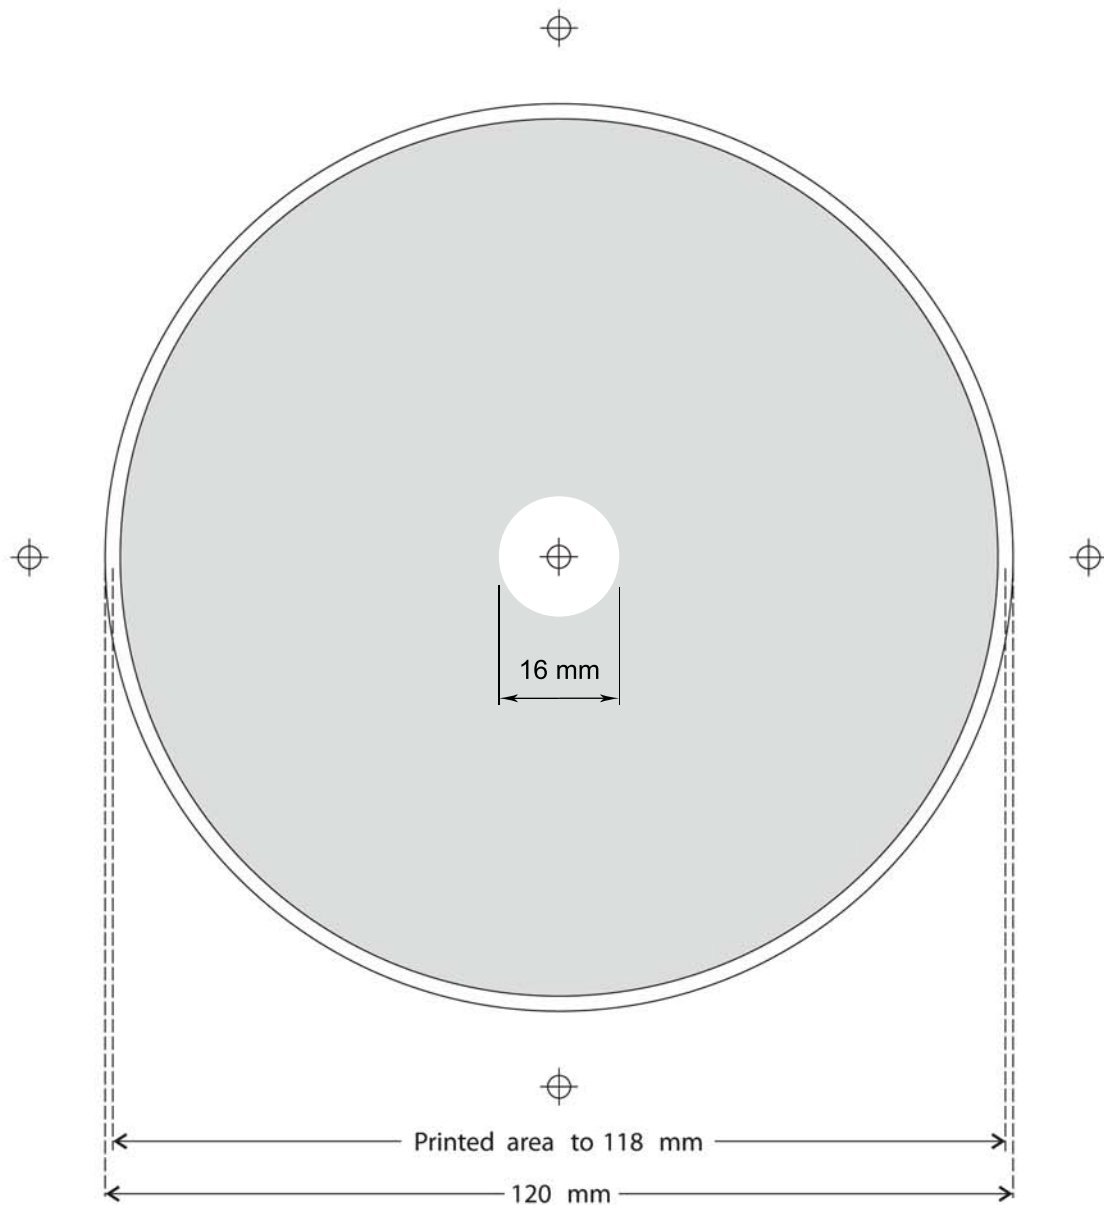

CD DVD 12cm Label Artwork Template

Please refer to the Artwork Specifications Sheet for File Format information and Design parameters

 Shading denotes printable area

 Registration marks at 70 mm and at 90 degrees from centre of disc